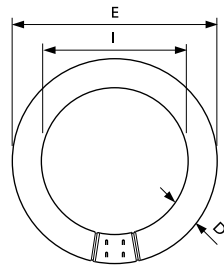

TL-E Circular Super 80

A range of simple, yet decorative shaped circular fluorescent lamps. To provide non-directional light in decorative or functional fittings.

Product ID	D max.	E max.	I max.
22W	30.9	215.9	157.5
32W	30.9	304.8	246.1
40W	30.9	406.4	347.7

Dimensions in mm

TL-E CIRCULAR SUPER 80

Shortcode	Wattage (W)	Cap Base	Luminous Flux Lamp (lm)	Average Lifetime (hrs)	Colour Rendering Index (Ra)	Colour Temp (K)	Min Order Quantity	Carton Qty
TLE22W840	22	G10q	1285	9000	85	4000	20	20
TLE22W865	22	G10q	1250	9000	85	6500	20	20
TLE32W840	32	G10q	2130	9000	85	4000	4	4
TLE32W865	32	G10q	2130	9000	85	6500	20	20
TLE40W865	40	G10q	3100	9000	85	6500	20	20

TL Miniature

Miniature tubes with 16mm diameter. Suited to orientation or compact lighting applications, and where space is limited.

Product ID	A max.	B max.	C max.	D max.
6WTL	212.1	219.2	226.3	16
8WTL	288.3	295.4	302.5	16

Dimensions in mm

TL MINIATURE

Shortcode	Wattage (W)	Cap Base	Luminous Flux Lamp (lm)	Average Lifetime (hrs)	Colour Rendering Index (Ra)	Colour Temp (K)	Min Order Quantity	Carton Qty
TL6W33	6	G5	280	10000	60	4100	25	250
TL8W33	8	G5	410	10000	60	4100	25	250