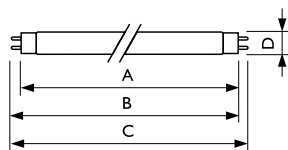

TL-E Circular Super 80

A range of simple, yet decorative shaped circular fluorescent lamps. To provide non-directional light in decorative or functional fittings.

Product ID	D max.	E max.	I max.
22W	30.9	215.9	157.5
32W	30.9	304.8	246.1
40W	30.9	406.4	347.7

Dimensions in mm

TL-E CIRCULAR SUPER 80

Shortcode	Wattage (W)	Cap Base	Luminous Flux Lamp (lm)	Average Lifetime (hrs)	Colour Rendering Index (Ra)	Colour Temp (K)	Min Order Quantity	Carton Qty
TLE22W840	22	G10q	1285	9000	85	4000	20	20
TLE22W865	22	G10q	1250	9000	85	6500	20	20
TLE32W840	32	G10q	2130	9000	85	4000	4	4
TLE32W865	32	G10q	2130	9000	85	6500	20	20
TLE40W865	40	G10q	3100	9000	85	6500	20	20

TL Miniature

Miniature tubes with 16mm diameter. Suited to orientation or compact lighting applications, and where space is limited.

Product ID	A max.	B max.	C max.	D max.
6WTL	212.1	219.2	226.3	16
8WTL	288.3	295.4	302.5	16

Dimensions in mm

TL MINIATURE

Shortcode	Wattage (W)	Cap Base	Luminous Flux Lamp (lm)	Average Lifetime (hrs)	Colour Rendering Index (Ra)	Colour Temp (K)	Min Order Quantity	Carton Qty
TL6W33	6	G5	280	10000	60	4100	25	250
TL8W33	8	G5	410	10000	60	4100	25	250